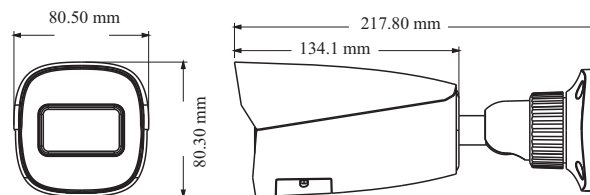

IR Distance	30~50m
Protection Grade	IP 67
PoE	Yes (IEEE802.3af)
<b>Others</b>	
Power Supply	DC12V/PoE
Power Consumption	< 10W
Storage Conditions	- 30 °C ~ 65°C (-22°F~149°F), Humidity: less than 95 % (non-condensing)
Operating Conditions	- 30 °C ~ 60 °C (-22°F~140°F), Humidity: less than 95 % (non-condensing)
Dimensions ( mm )	217.8 × 80.5 × 80.3
Weight ( net )	Approx. 0.662KG
Installation	Ceiling mounting; Wall mounting
Certificate	CE, FCC
Environmental Protection	Complies with Directive EU RoHS, WEEE(2012/19/EU) , directive 94/62/EC and REACH(EC1907/2006)

## DIMENSIONS

- H.265+/H.265/H.264+/H.264/MJPEG coding
- Max. resolution: 8MP ( 3840 × 2160 )
- ICR auto switch, true day / night vision
- 3D DNR, true WDR, HLC, BLC, smart IR and ROI coding
- 30~50m IR night view distance
- 1CH audio input
- Built-in micro SD card slot, up to 256GB
- DC12V/PoE power supply
- Support three streams
- IP 67
- Support mobile surveillance by smart phones with iOS and Android OS
- Intelligent analytics