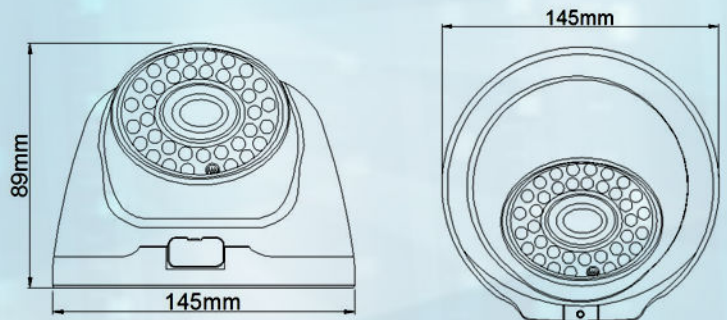

TVI IR DOME CAMERA

TVI2-D36N-2812

Specification

Active Pixel (H*V)	(PAL) 1920x1080
Resolution	1080P
Video Output	TVI
Lens	2.8-12mm
Min. Illumination	0.01Lux
AWB	AUTO
AGC	AUTO
Day/Night	AUTO
Operating Environment	-10°C ~ 60°C, RH85% MAX
Power Source	DC 12V
Dimension	145 (Ø) X 89(D) mm

- 2 MegaPixel, 1080P
- Excellent picture quality
- Built in 36 IR LEDs
- Built in 2.8-12mm varifocal lens
- Multi Axis for mounting at any angle
- Vandalproof & IP66 weatherproof

1/3" CMOS

Day Night

IP66

2 Mega Pixel

2.8 - 12mm
Vari-Focus

36 IR LEDs