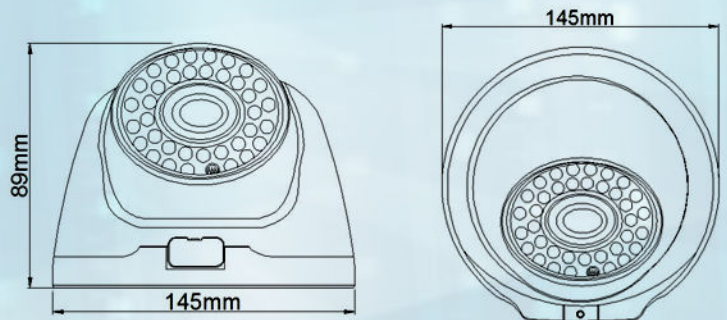

AHD IR DOME CAMERA

NAH2-D36N-2812

Specification

Active Pixel (H*V)	(PAL) 1920x1080
Resolution	1080P
Video Output	AHD
Lens	2.8-12mm
Min. Illumination	0.01Lux
AWB	AUTO
AGC	AUTO
Day/Night	AUTO
Operating Environment	-10°C ~ 60°C, RH85% MAX
Power Source	DC 12V
Dimension	145 (Ø) X 89(D) mm

- 2 MegaPixel, 1080P
- Excellent picture quality
- Built in 36 IR LEDs
- Built in 2.8-12mm varifocal lens
- Multi Axis for mounting at any angle
- Vandalproof & IP66 weatherproof