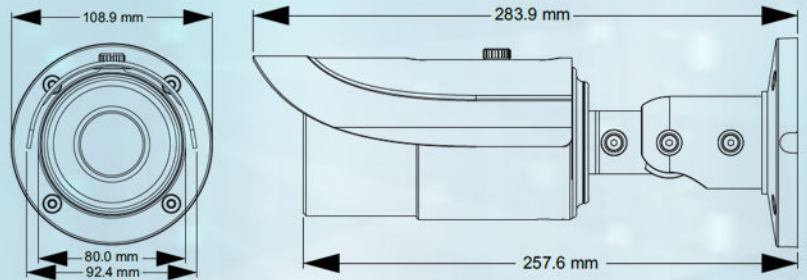

4.0MP IP IR DOME CAMERA

IPC4-B443M

Specification

Sensor	1/3" CMOS Sensor
Lens	3.3-12mm motorized
Video Processing	H.265 / H.264 / MJPEG
Video Resolution	4MP (2592 × 1520), 2K (2560 × 1440), 3MP (2304 × 1296), 1080P (1920 × 1080), 720P (1280 × 720), D1, CIF, 480 × 240
Video Output	CVBS video output (BNC × 1)
Audio	MIC IN × 1
Network Port	10M/100M
Network Protocol	TCP / IP, UDP, DHCP, NTP, RTSP, PPPoE, DDNS, SMTP, FTP
Operation	Support Web setting, OSD, real-time video transmission, support motion detection
Standard protocol	Onvif 2.4
Mobile Phone Monitor	Support Iphone, Android
Water-proof	IP66
Power source	POE / DC 12V Regulated Adaptor
Dimension	109(Ø) X 284(D) mm

- 1/3" CMOS Sensor
- 4MP H.265 full real time coding
- True WDR
- 48 IR LEDs for Day & Night vision
- 3.3-12mm Mega Pixel motorized lens
- Vandal Proof IP-66 rated
- Multi Axis for mounting at any angle
- Support POE , DC12V
- Support ONVIF agreement
- Support WEB configuration
- Support CVBS video output
- Support motion detection

1/3" CMOS

Day Night

IP66

4 Mega Pixel

True WDR

Motion
Detection