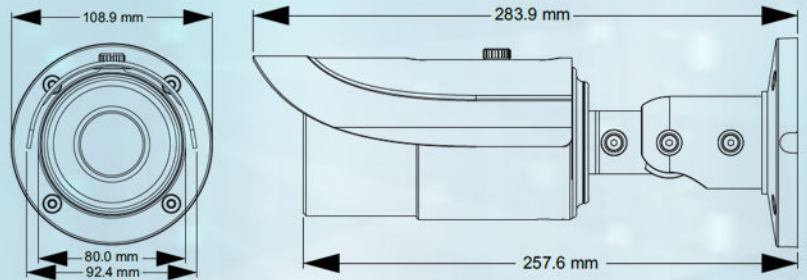

4.0MP IP IR DOME CAMERA

IPC4-B443M

Specification

Sensor	1/3" CMOS Sensor
Lens	3.3-12mm motorized
Video Processing	H.265 / H.264 / MJPEG
Video Resolution	4MP (2592 × 1520), 2K (2560 × 1440), 3MP (2304 × 1296), 1080P (1920 × 1080), 720P (1280 × 720), D1, CIF, 480 × 240
Video Output	CVBS video output (BNC × 1)
Audio	MIC IN × 1
Network Port	10M/100M
Network Protocol	TCP / IP, UDP, DHCP, NTP, RTSP, PPPoE, DDNS, SMTP, FTP
Operation	Support Web setting, OSD, real-time video transmission, support motion detection
Standard protocol	Onvif 2.4
Mobile Phone Monitor	Support Iphone, Android
Water-proof	IP66
Power source	POE / DC 12V Regulated Adaptor
Dimension	109(Ø) X 284(D) mm

- 1/3" CMOS Sensor
- 4MP H.265 full real time coding
- True WDR
- 48 IR LEDs for Day & Night vision
- 3.3-12mm Mega Pixel motorized lens
- Vandal Proof IP-66 rated
- Multi Axis for mounting at any angle
- Support POE , DC12V
- Support ONVIF agreement
- Support WEB configuration
- Support CVBS video output
- Support motion detection