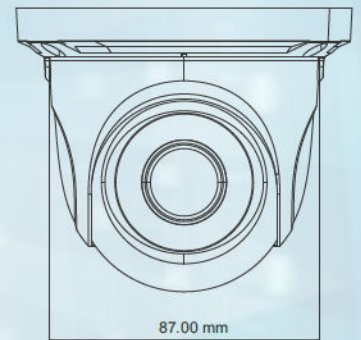

TVI IR DOME CAMERA

TVI2-D7524-28/36

Specification

Active Pixel (H*V)	(PAL) 1920x1080
Resolution	1080P
Video Output	TVI
Lens	2.8mm /3.6mm
Day/Night	AUTO
Operating Environment	-10°C ~ 60°C, RH85% MAX
Power Source	DC 12V
Dimension	108(Ø) X 87(D) mm

- 2 MegaPixel, 1080P
- Excellent picture quality
- 30 IR LEDs
- 2.8mm / 3.6mm lens
- Multi Axis for mounting at any angle
- Vandalproof & IP66 weatherproof